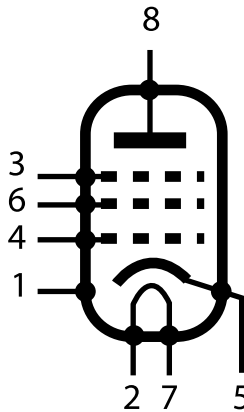

AMPLATES

CUSTOM FACEPLATES FOR GUITAR AND BASS AMPLIFIERS

WWW.AMPLATES.COM • (202) 656-0080

PREAMP TUBES

12ax7/12at7/12au7/

7025/5751

EF86

6SJ7

6SL7

6v6/6L6/5881/6550/

EL84/7189

SV83

KT77/KT88

EL34/6CA7

POWER TUBES

5AR4/GZ34